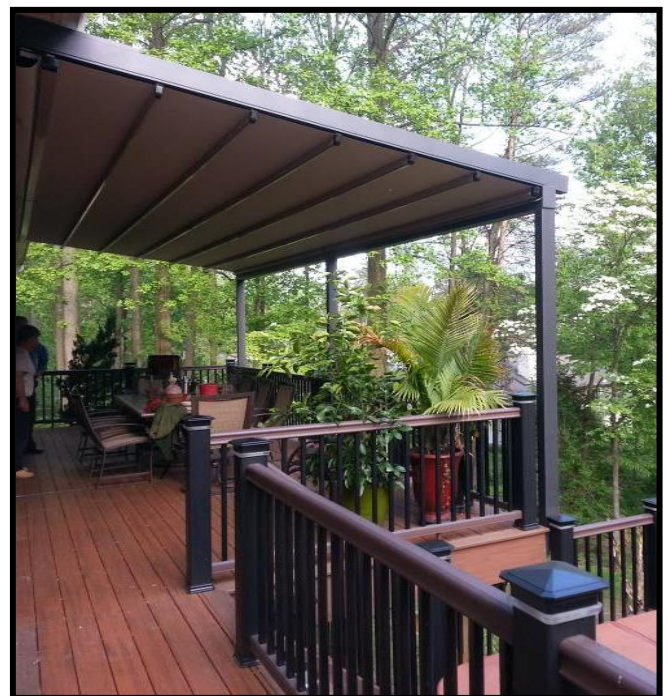

Outdoor Living
Awnings & SunRooms
Hardscapes & Structures

Lifetime Exteriors
Windows & Sidings
Doors & Roofing

MILANESE
REMODELING

GENNIUS...

The Rainproof, Windproof, Retractable Roof

The GENNIUS A2c starts with a chic and stylish pergola frame design that is strong, durable, smart and very functional.

The traditional "Pergola" garden structure has been redesigned to provide the greatest outdoor living enhancement with the most advanced operating system ever offered.

The frame provides the strength to withstand high winds in very large sizes and an integrated rainwater management system.

The columns are downspouts, the beam is a rain gutter and the rafters are a fabric guiderail support system for the fabric.

The results are an attractive structural framework with the aesthetic appeal of a traditional pergola and European engineering of the ultimate awning.