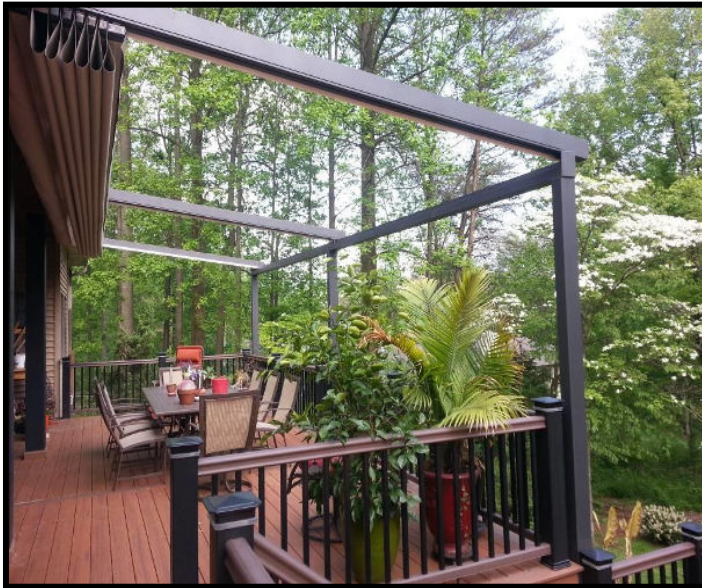

Outdoor Living
Awnings & SunRooms
Hardscapes & Structures

Lifetime Exteriors
Windows & Sidings
Doors & Roofing

MILANESE
REMODELING

GENNIUS...

The Rainproof, Windproof, Retractable Roof

The GENNIUS A2c starts with a chic and stylish pergola frame design that is strong, durable, smart and very functional.

The traditional "Pergola" garden structure has been redesigned to provide the greatest outdoor living enhancement with the most advanced operating system ever offered.

The frame provides the strength to withstand high winds in very large sizes and an integrated rainwater management system.

The columns are downspouts, the beam is a rain gutter and the rafters are a fabric guiderail support system for the fabric.

The results are an attractive structural framework with the aesthetic appeal of a traditional pergola and European engineering of the ultimate awning.