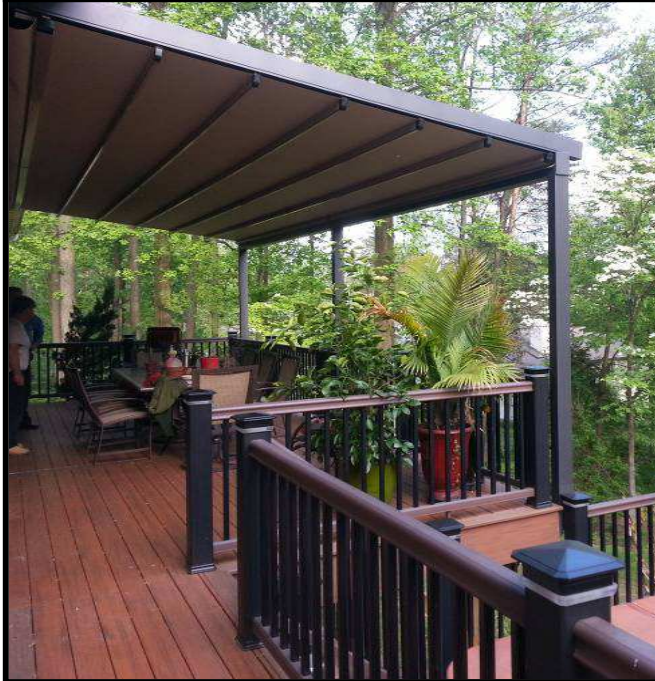

GENNIUS...

The Rainproof, Windproof, Retractable Roof

The GENNIUS frame provides the strength to withstand high winds in very large sizes and an integrated rainwater management system.

- The columns are downspouts
- The beam is a rain gutter
- The rafters are a fabric support system

The GENNIUS starts with a chic

and stylish pergola frame design that is strong, durable, smart and very functional. The traditional "Pergola" garden structure has been redesigned to provide the greatest outdoor living enhancement with the most advanced operating system ever offered.

The results are an attractive structural framework with the aesthetic appeal of a traditional pergola and European engineering of the ultimate awning.

GENNIUS...

The Rainproof, Windproof, Retractable Roof

The World's Best Retractable Awning...

- *Stands up to the wind & keeps you cool!*
- *The beauty and strength of a pergola*
- *The shade of a retractable awning*
- *The weather protection of a patio roof*
- *The coziness of a covered porch*
- *The comfort of a room addition*