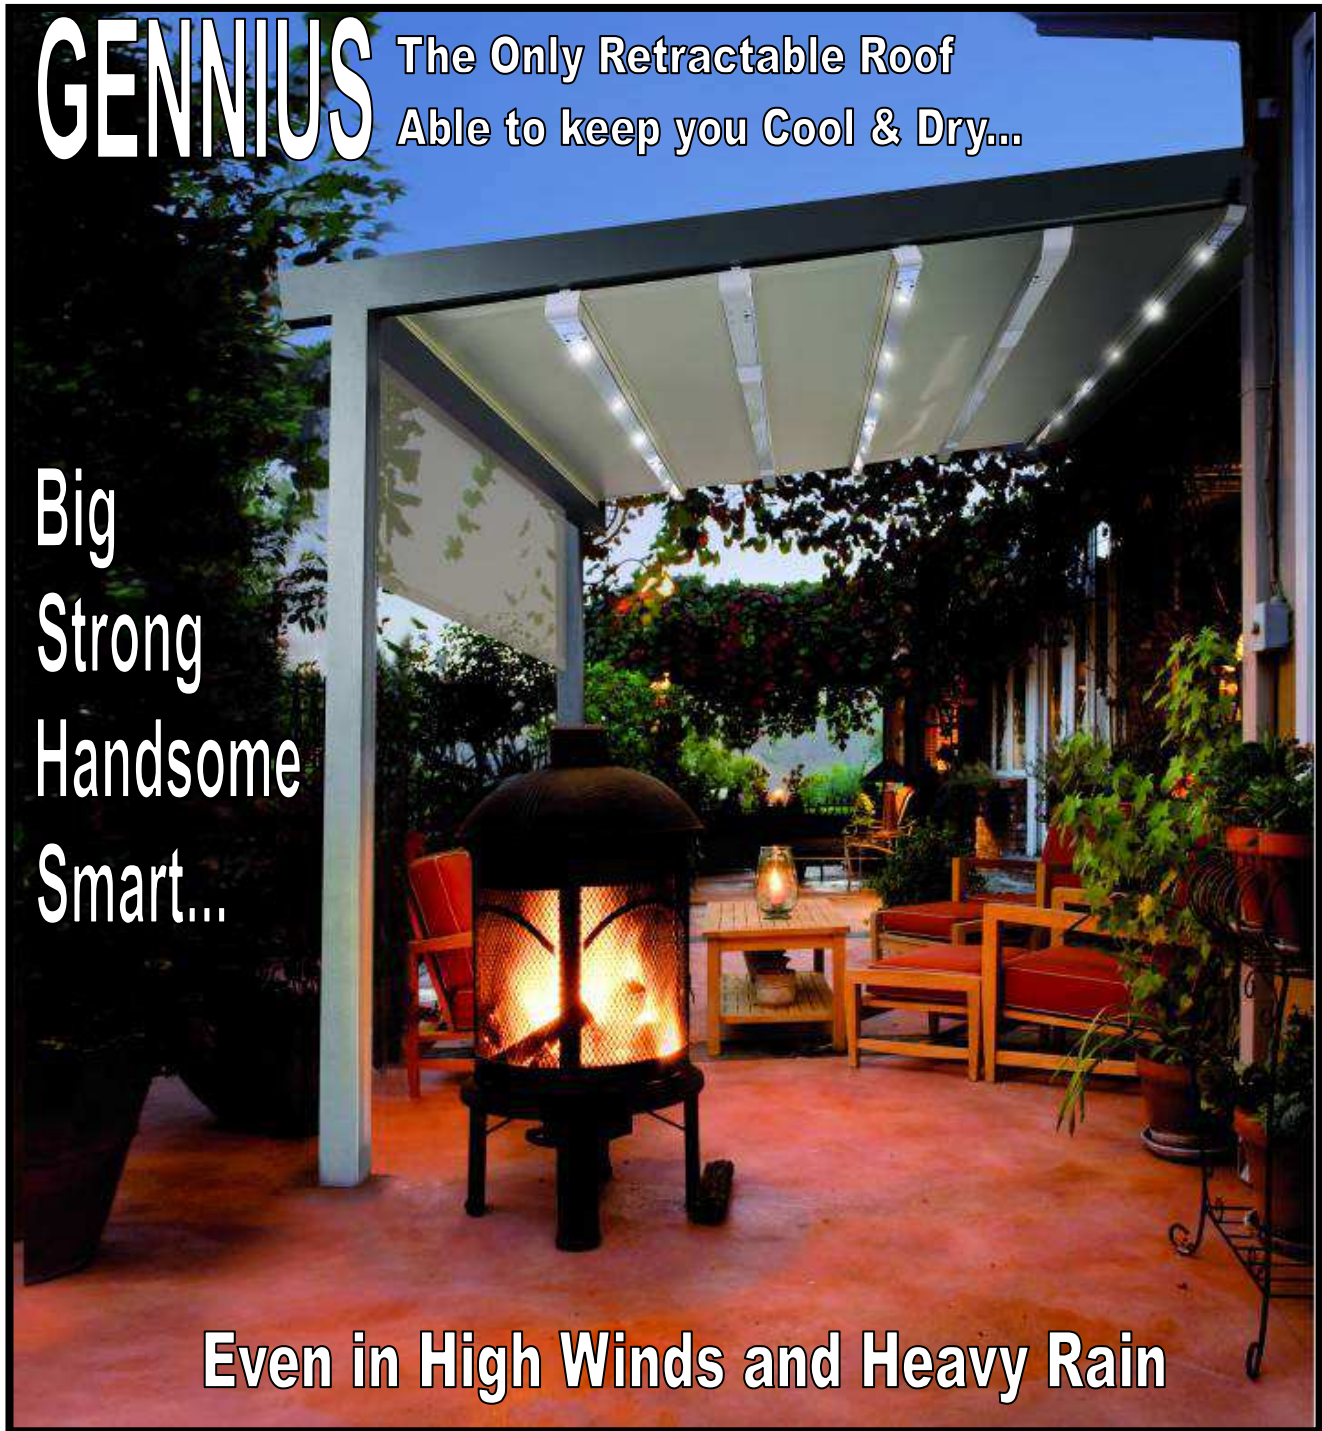

GENNIUS...
The Rainproof, Windproof, Retractable Roof

GENNIUS The Only Retractable Roof
Able to keep you Cool & Dry...

Big
Strong
Handsome
Smart...

Even in High Winds and Heavy Rain

ELEGANT

Italian
Style

SMART