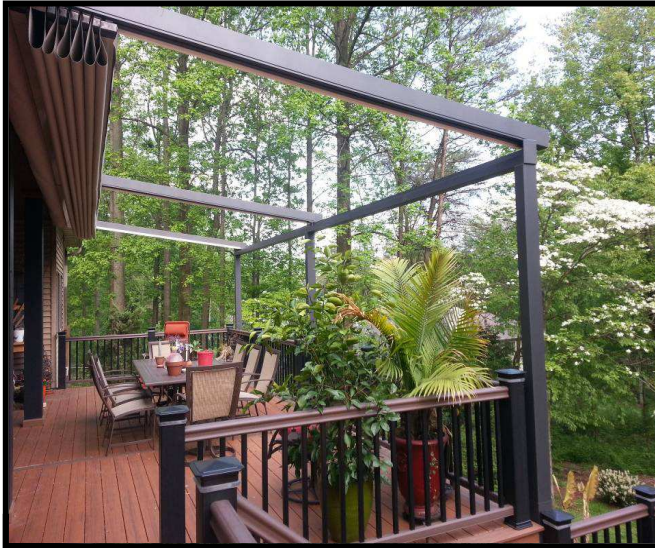

GENNIUS...

The Rainproof, Windproof, Retractable Roof

The GENNIUS frame provides the strength to withstand high winds in very large sizes and an integrated rainwater management system.

- The columns are downspouts
- The beam is a rain gutter
- The rafters are a fabric support system

The GENNIUS starts with a chic

and stylish pergola frame design that is strong, durable, smart and very functional. The traditional "Pergola" garden structure has been redesigned to provide the greatest outdoor living enhancement with the most advanced operating system ever offered.

The results are an attractive structural framework with the aesthetic appeal of a traditional pergola and European engineering of the ultimate awning.

GENNIUS...

The Rainproof, Windproof, Retractable Roof

The World's Best Retractable Awning...

- *Stands up to the wind & keeps you cool!*
- *The beauty and strength of a pergola*
- *The shade of a retractable awning*
- *The weather protection of a patio roof*
- *The coziness of a covered porch*
- *The comfort of a room addition*