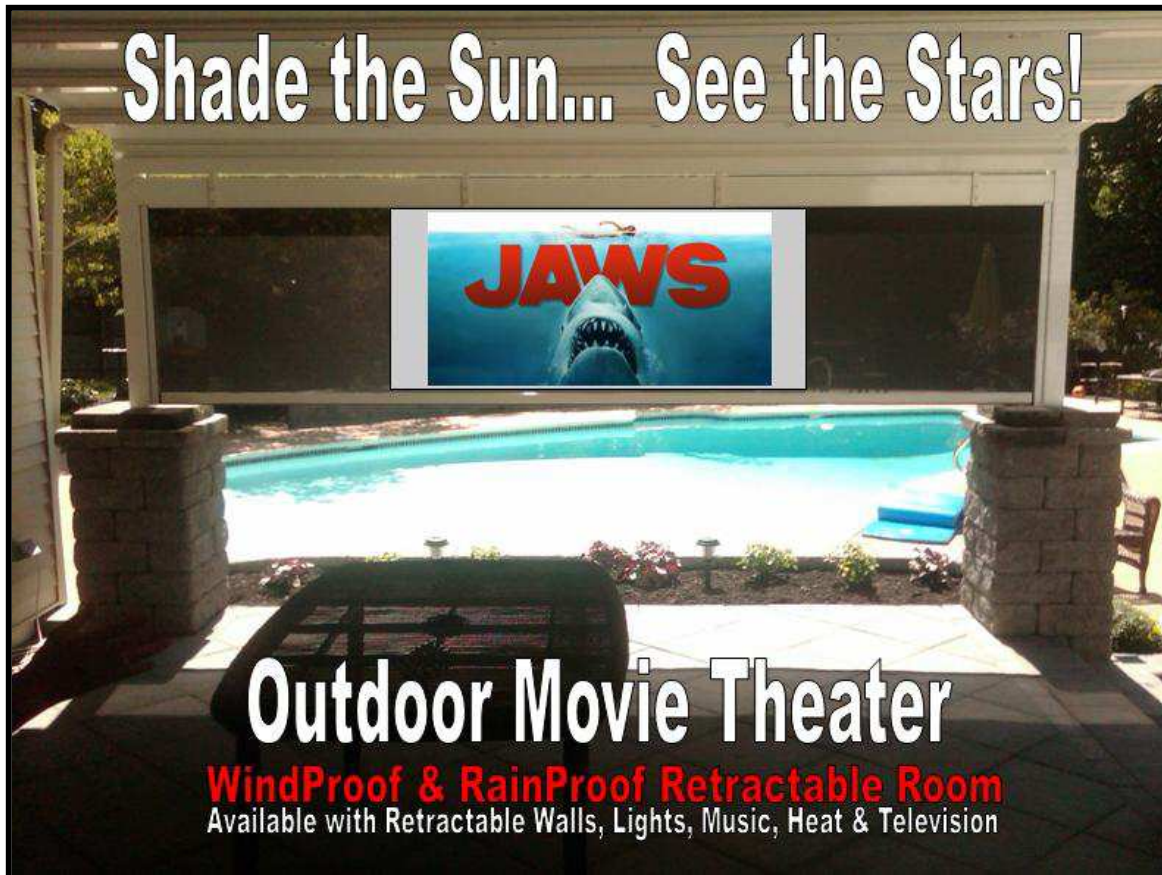

- Your Music Profile rails will feature
- High fidelity audio speakers
- Interior controls
- MP3 player input
- Evenly distribution of high quality sound at any volume*

*Sound quality will maintain consistently high quality regardless of whether you choose low decibel background music for romantic dinnertime ambience or high decibel sound for a party atmosphere.

**MILANESE
REMODELING**

GENNIUS...

The Rainproof, Windproof, Retractable Roof

**TVO TELEVISION
OUTSIDE**

TELEVISION - TVO - LIFE-SIZE OUTDOOR PROJECTION

120" OUTDOOR PROJECTION TELEVISION

Television Outside for Lifesize Outdoor enjoyment of any visual media you can currently view on your current TV, computer or gaming device.